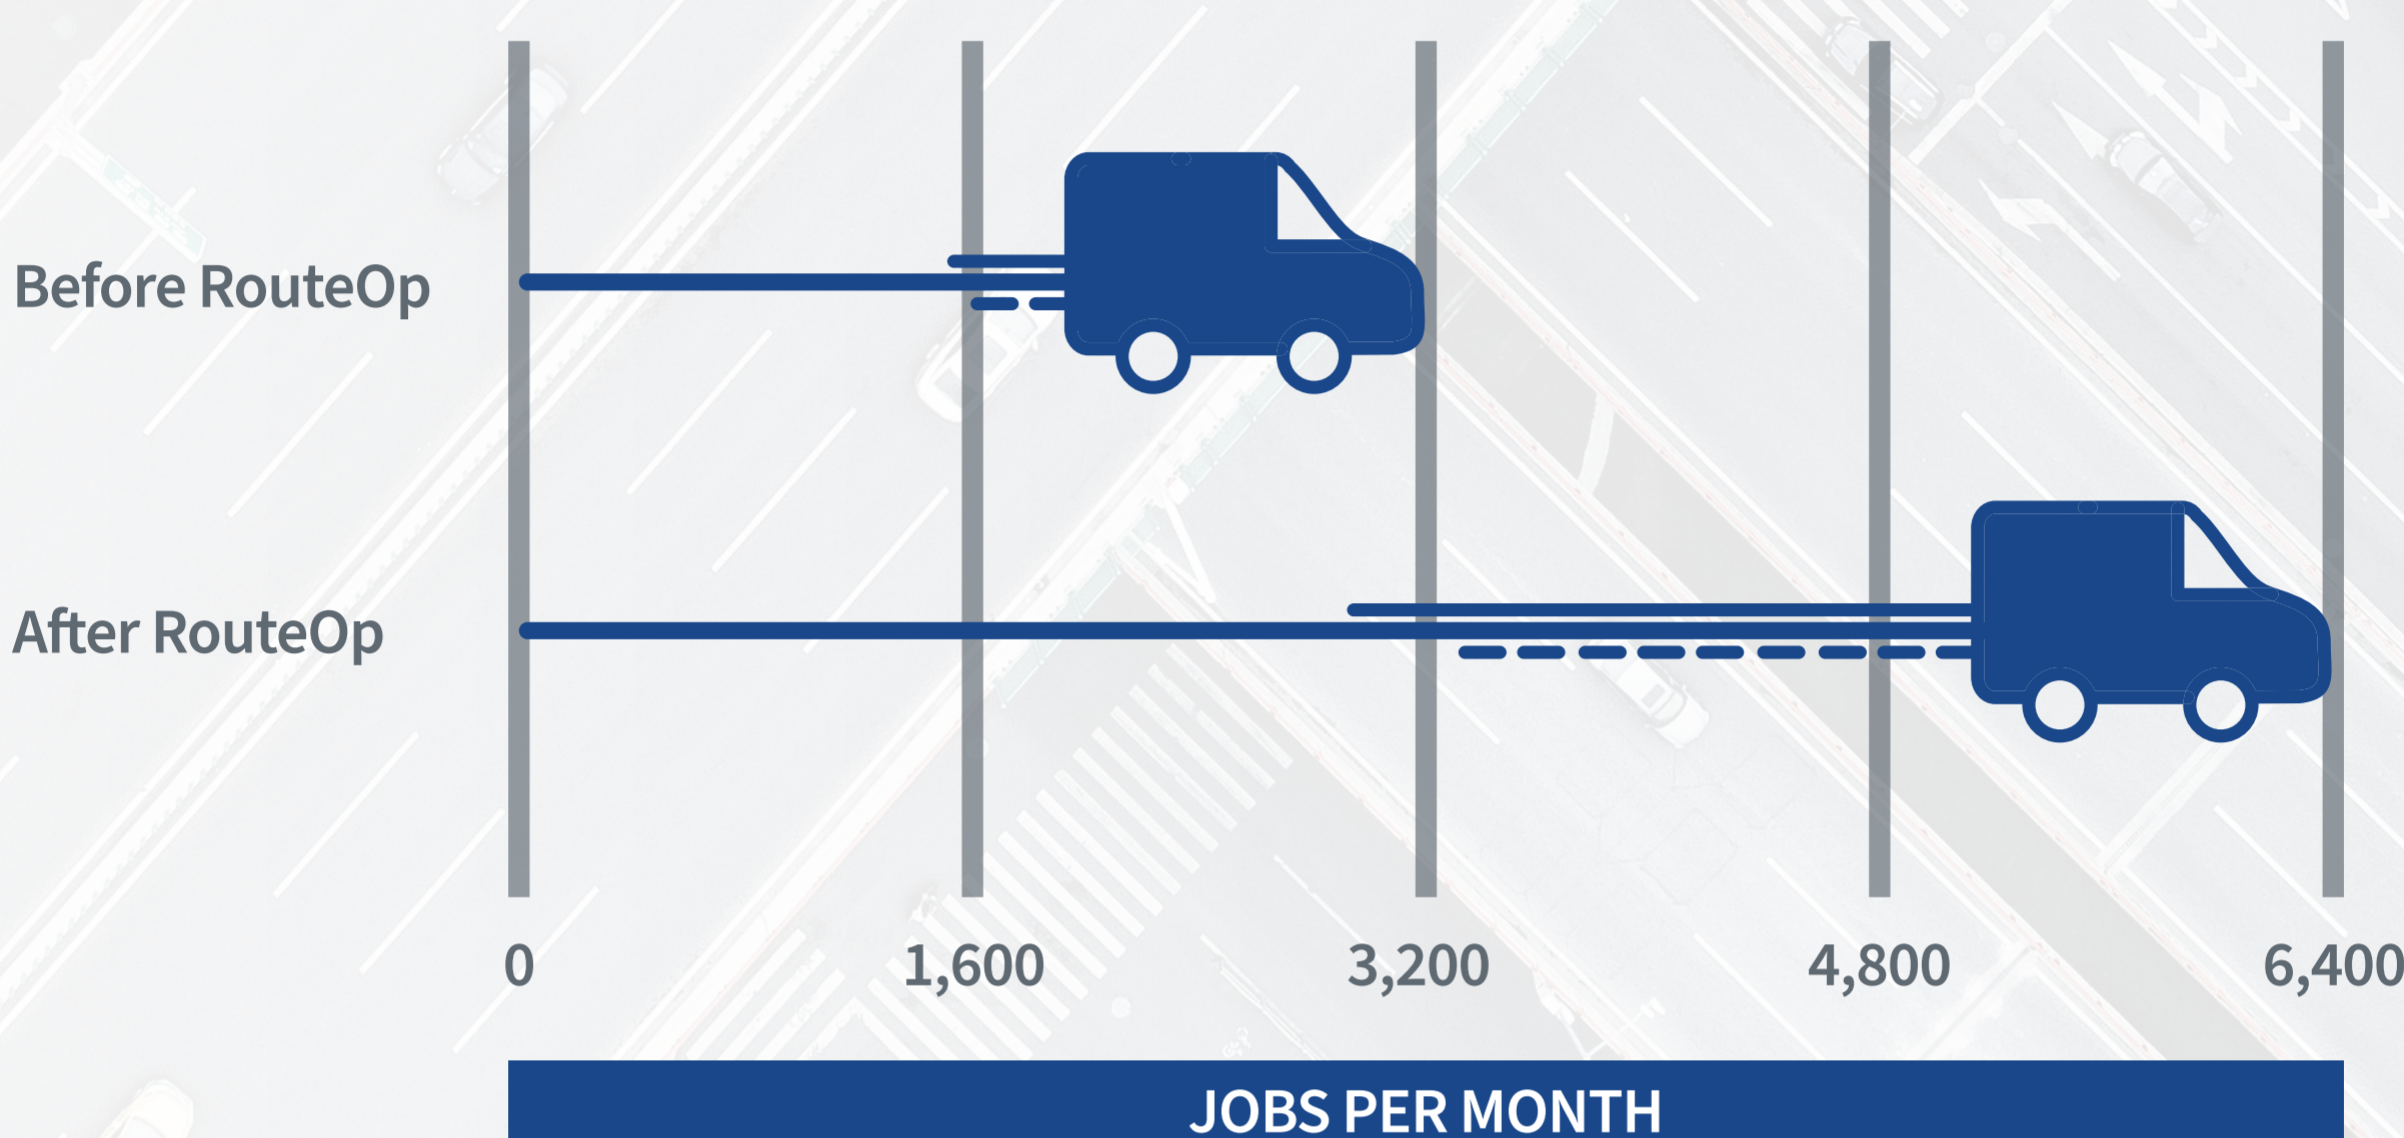

PestPac
by WORKWAVE

PestPac ROUTEOP

“ Since using RouteOp, we’ve been able to

double the number

of residential seasonal appointments. ”

~ Jill, Cowleys

Let’s take a look at the numbers

Total daily drive time per technician reduced to
30 MINUTES TO 1 HOUR

LESS DRIVE TIME, MORE WORK TIME

Route planning for the upcoming month
went from taking a few weeks to about
ONE BUSINESS DAY

HOW THEY’VE BENEFITED

Saved hours

Honors Customers’ Requests

Eliminated Stressful, Manual Tasks

Increased Technician Efficiency

Increased Revenue

Increased Profitability

For more information on how PestPac RouteOp can help your business, visit pestpac.com/field/routeop/

PestPac
by WORKWAVE